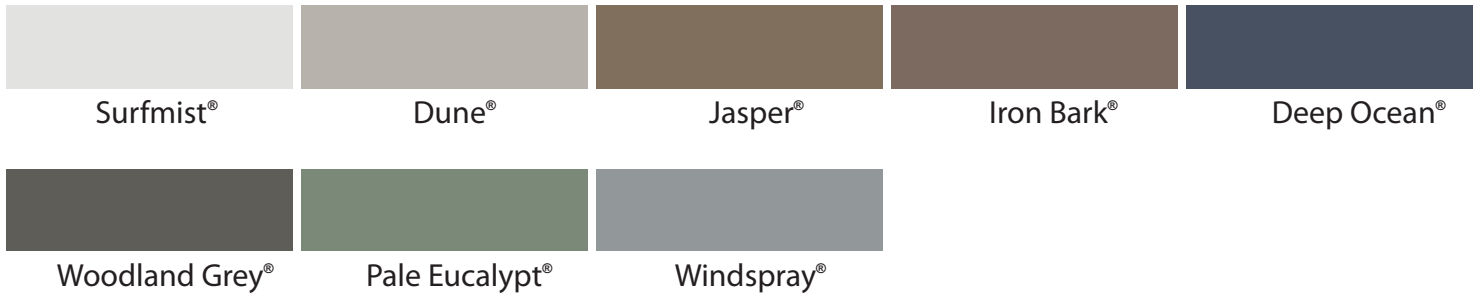

ROOFING & PROFILES (FIJI) LTD

Build With Confidence

COLORBOND COLOUR CHART 2015

PLEASE NOTE: These colours are indicative only and may not exactly reflect their true colour due to differences in screen calibration.

Colorbond Ultra™ COLOUR FOR THE EXTREME

Colorbond XRW™ PROVEN COLOURS OF THE PACIFIC

COLORCLAD™

AVAILABILITY

Please check with your RPFL Representative for current stock availability and lead times. We aim to carry all colours however, previous customer selection may mean lead times are effected.

PROFILES

All colours are available for RPFL CorruDek® and RPFL SuperDek®. Only colours marked with TD are available for RPFL TileDek®.

COLOUR NOTES

The COLORBOND® & COLORCLAD pre-painted steel colours shown on this site have been reproduced to represent actual product colours as accurately as possible. However, we recommend checking your chosen colour against an actual sample of the product before purchasing, as limitations of web palette colours affect colour tones. Please also note that if you printing this page the colours will not be accurate using most printers and should not be used for colour matching purposes.